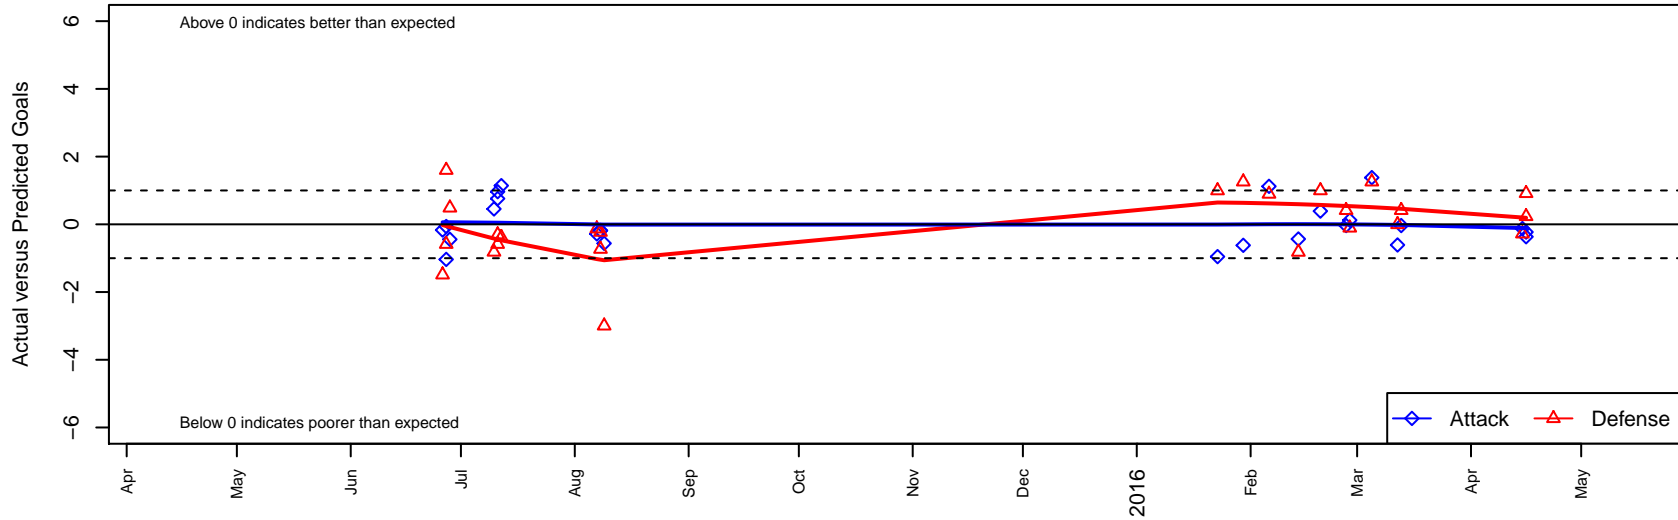

Pacific FC White Lightning G99

Pacific FC
 Battleground, WA
 G99 total strength=1085
 attack=1.56 defense=4.63
 fall league = PTT G99 Div 1 White

alt names used:
 Pacific FC 99 White
 Pacific FC G99 White Lightning
 PACIFIC FCPACIFIC FC 99 WHITE LIGHTNING
 PACIFIC FC 99 WHITE LIGHTNING (WA)

Venues played:
 2015 Clash At the Border Gold/Silver U16
 2015 PCU Summer Classic U15-U16 Silver
 2015 Mt Hood Challenge U18
 2015 PTT G99 Division 1 White
 2015 WA Cup GU16 Gold/Silver U16

Pacific FC White Lightning G99
 Dots are actual minus expected GF (blue circles) and GA (red triangles).
 Blue line is smoothed change in attack strength. Red is smoothed change in defense strength.

**attack and defense variance (black dot)
relative to other teams
and top 10 in region**

**attack and defense rating
relative to others at age
and all opponents in last 13 months**

Performance relative to 13 month average