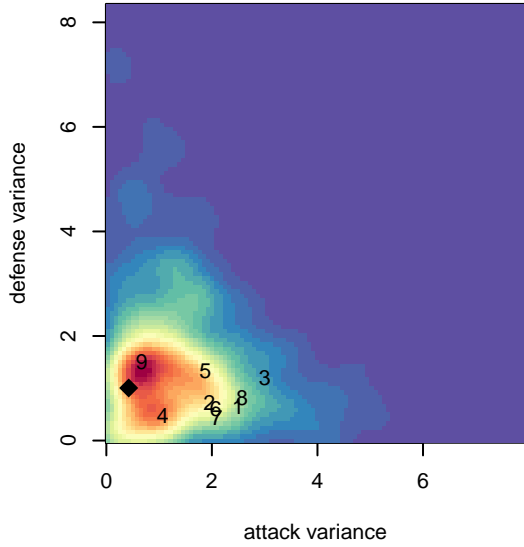

Pacific FC White Lightning G99

Pacific FC
 Battleground, WA
 G99 total strength=1085
 attack=1.56 defense=4.63
 fall league = PTT G99 Div 1 White

alt names used:
 Pacific FC 99 White
 Pacific FC G99 White Lightning
 PACIFIC FCPACIFIC FC 99 WHITE LIGHTNING
 PACIFIC FC 99 WHITE LIGHTNING (WA)

Venues played:
 2015 Clash At the Border Gold/Silver U16
 2015 PCU Summer Classic U15-U16 Silver
 2015 Mt Hood Challenge U18
 2015 PTT G99 Division 1 White
 2015 WA Cup GU16 Gold/Silver U16

Pacific FC White Lightning G99
 Dots are actual minus expected GF (blue circles) and GA (red triangles).
 Blue line is smoothed change in attack strength. Red is smoothed change in defense strength.

**attack and defense variance (black dot)
relative to other teams
and top 10 in region**

**attack and defense rating
relative to others at age
and all opponents in last 13 months**

Performance relative to 13 month average