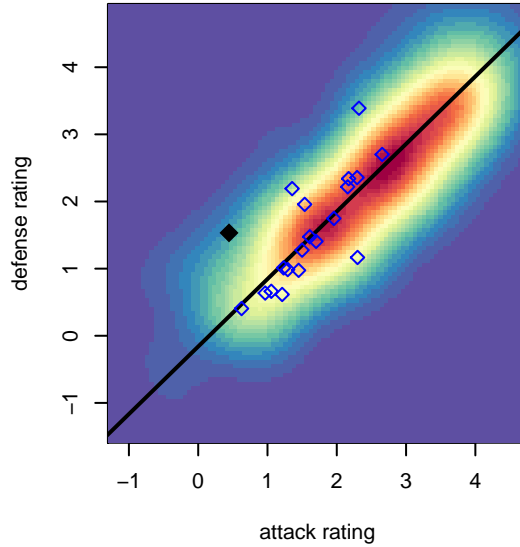

Pacific FC White Lightning G99

Pacific FC
 Battleground, WA
 G99 total strength=1085
 attack=1.56 defense=4.63
 fall league = PTT G99 Div 1 White

alt names used:
 Pacific FC 99 White
 Pacific FC G99 White Lightning
 PACIFIC FCPACIFIC FC 99 WHITE LIGHTNING
 PACIFIC FC 99 WHITE LIGHTNING (WA)

Venues played:
 2015 Clash At the Border Gold/Silver U16
 2015 PCU Summer Classic U15-U16 Silver
 2015 Mt Hood Challenge U18
 2015 PTT G99 Division 1 White
 2015 WA Cup GU16 Gold/Silver U16

Pacific FC White Lightning G99
 Dots are actual minus expected GF (blue circles) and GA (red triangles).
 Blue line is smoothed change in attack strength. Red is smoothed change in defense strength.

**attack and defense variance (black dot)
relative to other teams
and top 10 in region**

**attack and defense rating
relative to others at age
and all opponents in last 13 months**

Performance relative to 13 month average