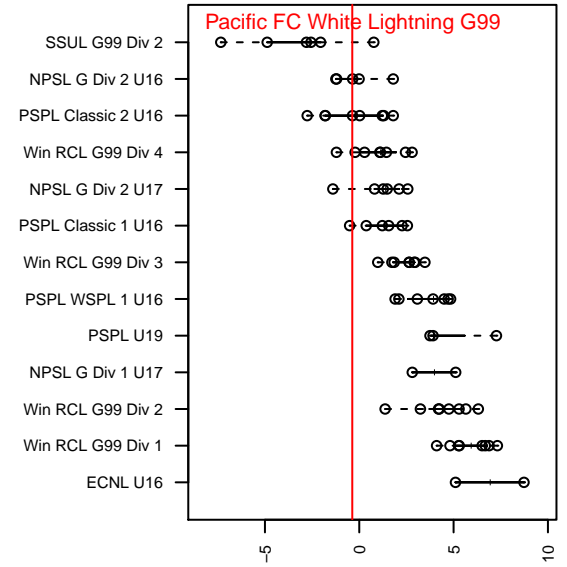

Pacific FC White Lightning G99

Pacific FC
 Battleground, WA
 G99 total strength=1085
 attack=1.56 defense=4.63
 fall league = PTT G99 Div 1 White

alt names used:
 Pacific FC 99 White
 Pacific FC G99 White Lightning
 PACIFIC FCPACIFIC FC 99 WHITE LIGHTNING
 PACIFIC FC 99 WHITE LIGHTNING (WA)

Venues played:
 2015 Clash At the Border Gold/Silver U16
 2015 PCU Summer Classic U15-U16 Silver
 2015 Mt Hood Challenge U18
 2015 PTT G99 Division 1 White
 2015 WA Cup GU16 Gold/Silver U16

Pacific FC White Lightning G99
 Dots are actual minus expected GF (blue circles) and GA (red triangles).
 Blue line is smoothed change in attack strength. Red is smoothed change in defense strength.

**attack and defense variance (black dot)
relative to other teams
and top 10 in region**

**attack and defense rating
relative to others at age
and all opponents in last 13 months**

Performance relative to 13 month average